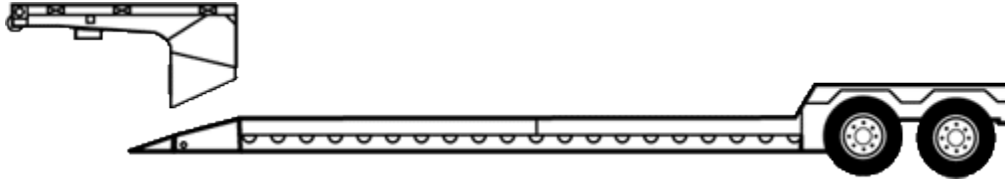

Height 8.5 feet (102")

Single-Drop Deck (aka Stepdeck)

This trailer accommodates freight with the maximum legal weight and dimensions shown below.

Max. Freight Weight

48,000 lbs.

Maximum Freight Dimensions

Max. Freight Weight

45,000 lbs.

Maximum Freight Dimensions

Main Deck Max. Dims. Front Deck Max. Dims. Rear Deck Max. Dims.

Length 29 feet Length 10 feet Length 9 feet

Width 8.5 feet (102") Width 8.5 feet (102") Width 8.5 feet (102")

Height 11.5 feet (138") Height 8.5 feet (102") Height 10 feet (120")

FLAT BED DIMENSIONS GUIDE

Double-Drop w/Detachable Deck (aka Lowboy, RGN)

This trailer accommodates freight with the maximum legal weight and dimensions shown below.